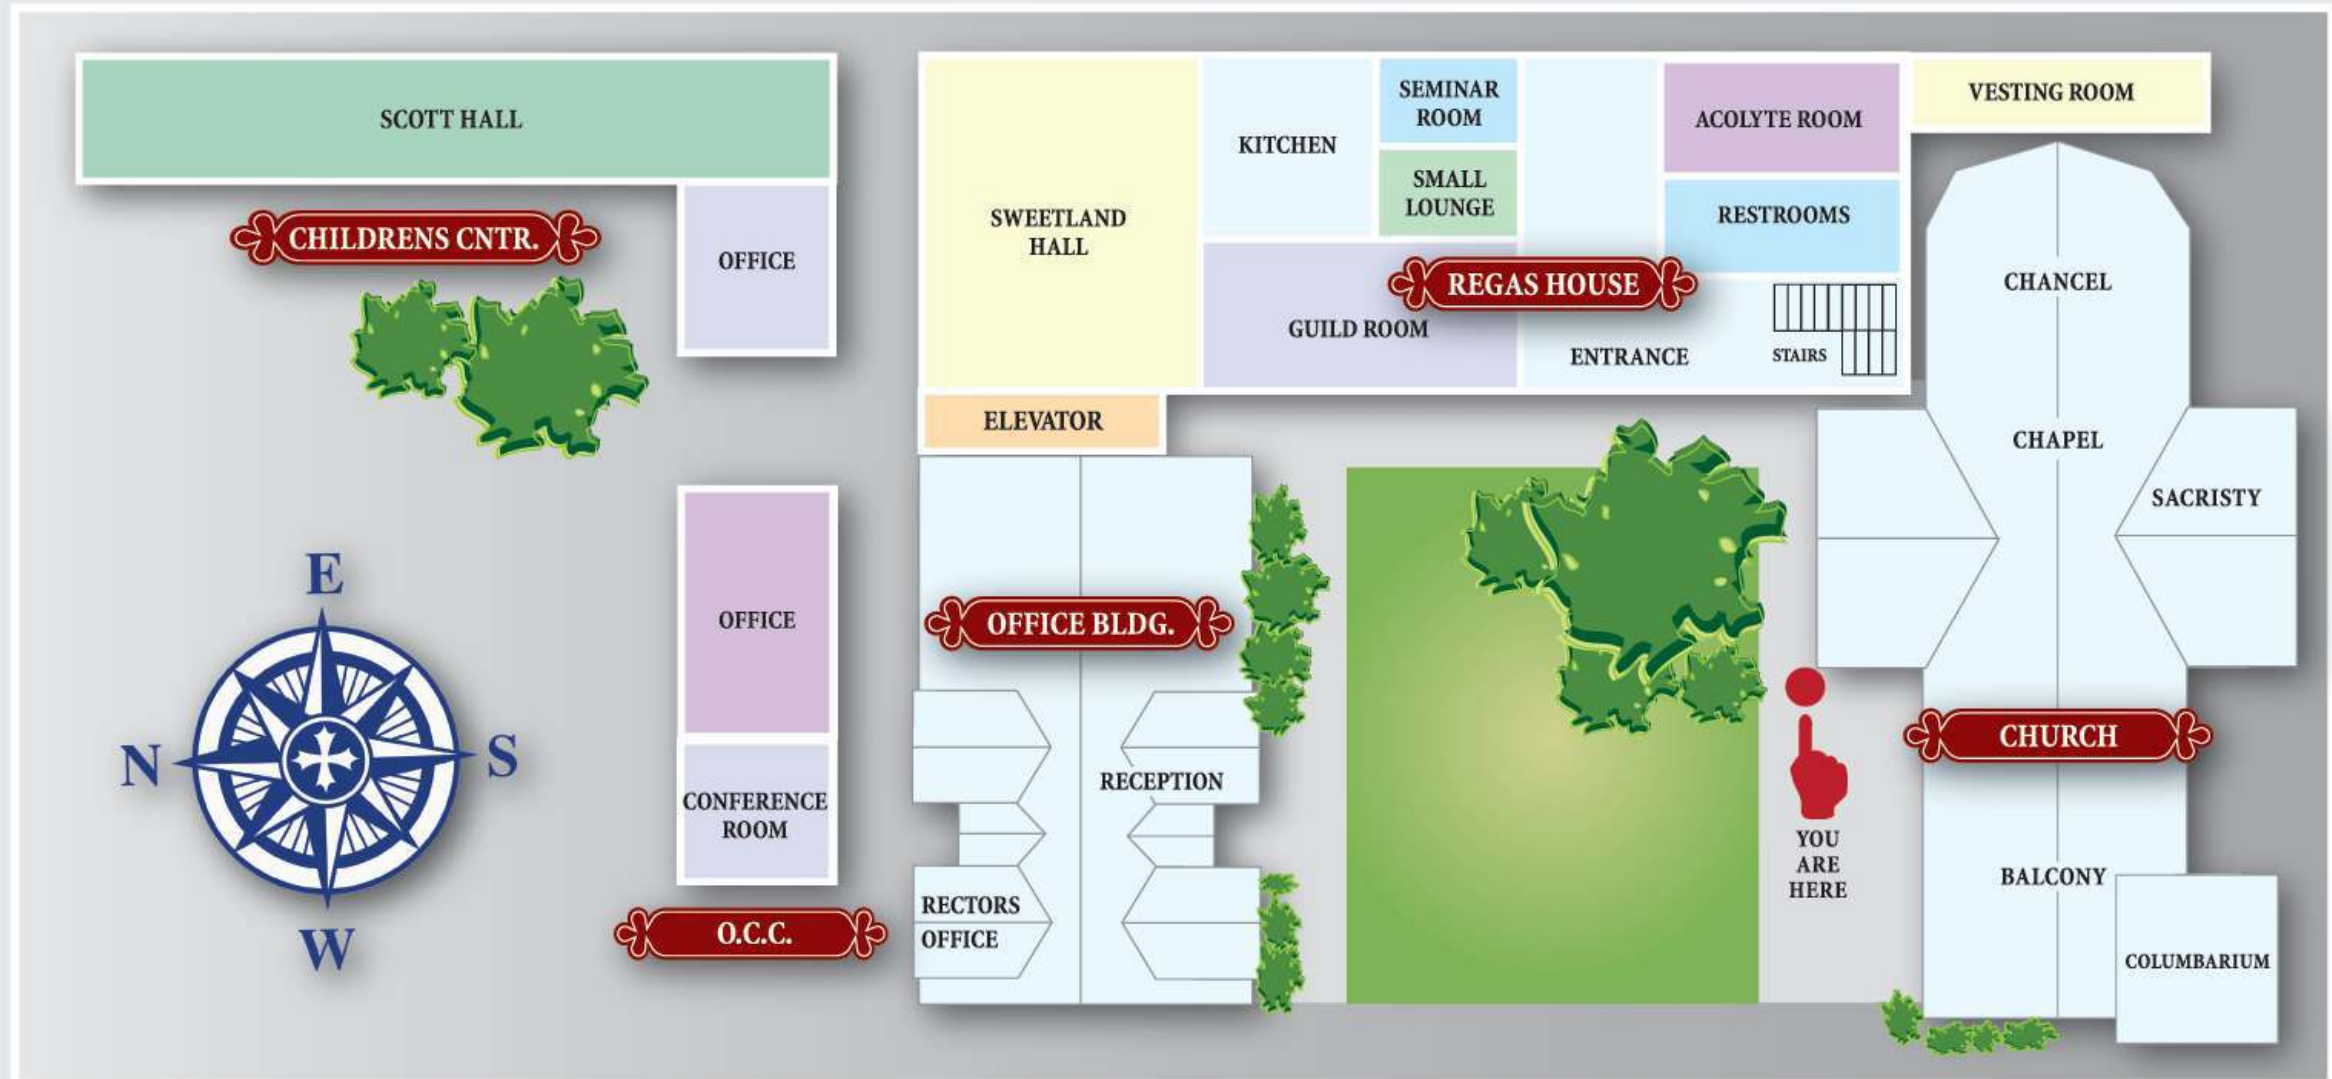

All Saints Church

ALL SAINTS CHURCH

132 N. Euclid Avenue, Pasadena, CA. 91101 626.796.1172

PARKING MAP

Corson Street

E. Walnut Street

N. Garfield Avenue

N. Euclid Avenue

N. Los Robles Avenue

E. Union Street

E. Colorado Blvd